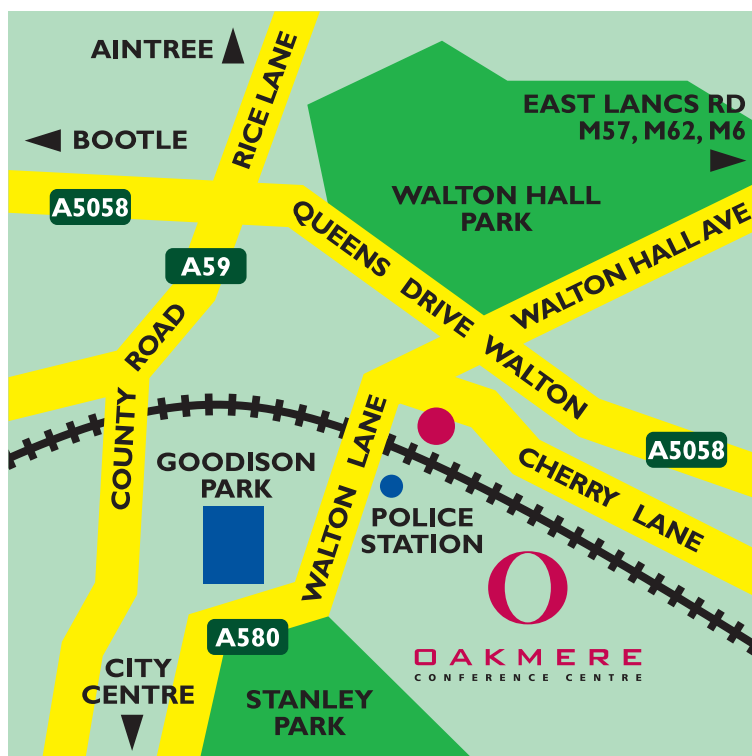

MAPS & DIRECTIONS

MAPS & DIRECTIONS

Directions from the City Centre:

- Proceed along Scotland Road past the Kingsway Tunnel exit
- Bear right at the traffic lights, sign posted Walton Centre
- At the next set of lights bear right, sign posted St Helens (A580)
- Continue 0.25 miles - Everton Football Club on left
- Continue 1 mile - Walton Police Station on right
- Proceed under the bridge, take next right - Cherry Lane
- First right through a set of double green gates
- The Conference Centre is on the right
- **Public transport - No 19 bus**

Directions from Norris Green:

- Proceed along Queens Drive
- Turn left at the lights onto Walton Hall Avenue (A580 sign posted the City Centre)
- Take the second road on the left onto Cherry Lane
- Take your first right through the double green gates
- The Conference Centre is second on the right
- **Public transport - No 19 bus**

Directions from the M62:

- M62 exit at junction 6 M57
- M57 exit at junction 4 East Lancs Road (A540) towards City Centre
- Continue approx 3 miles Traffic lights - straight on onto Walton Hall Avenue
- Second left - Cherry Lane First right through a set of double green gates
- The Conference Centre is on your right
- **Public transport - No 19 bus**

Directions from Bootle:

- Proceed along Breeze Hill over Rice Lane Flyover and onto Queens Drive
- At the traffic lights turn right onto Walton Hall Avenue (A580)
- Take second road on the left - Cherry Lane
- Take your first right through the double green gates
- The Conference Centre is second on the right
- **Public transport - No 81/60/92 bus**